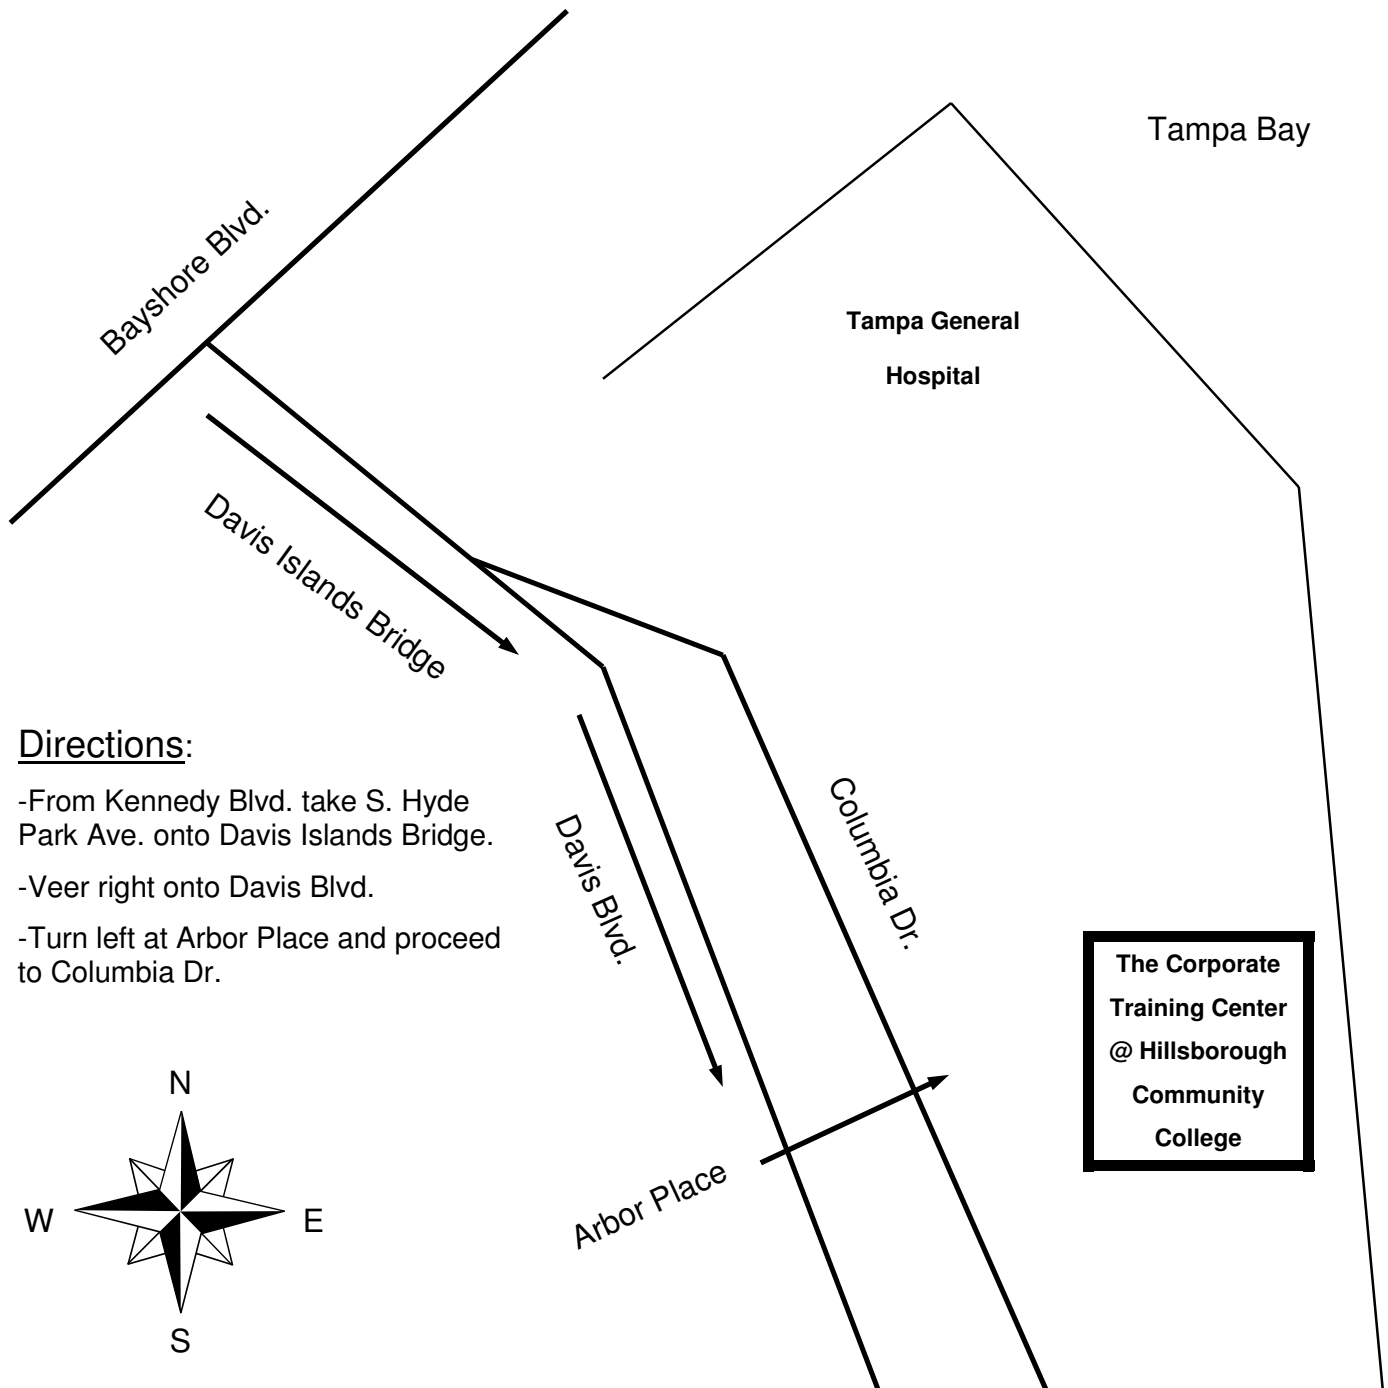

Saturday, November 10, 2007
2:30 pm - 4:30 pm
The Corporate Training Center
@ Hillsborough Community College
39 Columbia Drive, Tampa, FL 33606
(813) 259-6010
www.tampatraining.com

Directions:

- -From Kennedy Blvd. take S. Hyde Park Ave. onto Davis Islands Bridge.
- -Veer right onto Davis Blvd.
- -Turn left at Arbor Place and proceed to Columbia Dr.